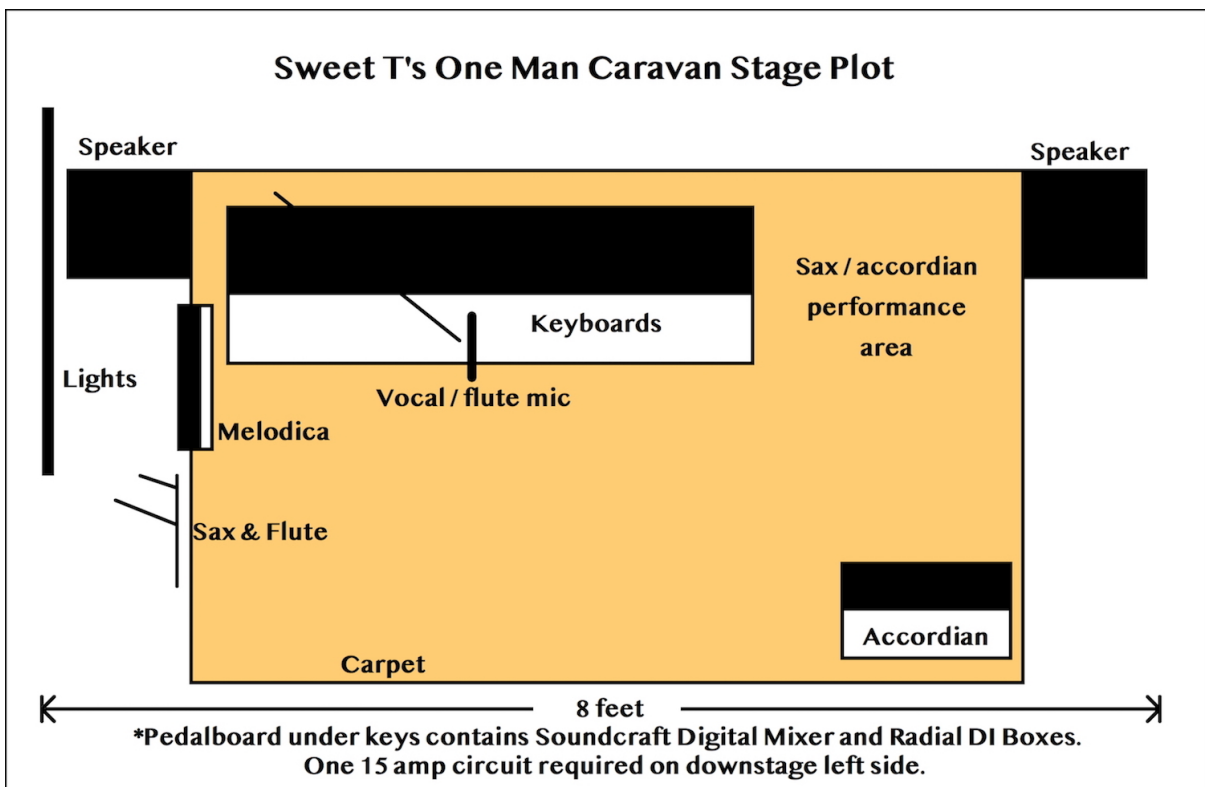

Testimonials & Press

- Magazine & Newspaper Articles about Terry
- Unsolicited Comments about Sweet T's One Man Caravan
- Testimonials from a couple World Class Musicians
- Awards and Honors that Terry has earned

Technical Information with Stage Plot

Generally speaking, the normal stage show requires a flat, clean area that is 10 feet wide and 6 feet deep. One 20 amp electrical service at the back of this area will power the entire show. No walkway is permitted through the stage area. If lights are not required the width can move in considerably. Of course, custom shows and house parties can be negotiated.

Contact Information